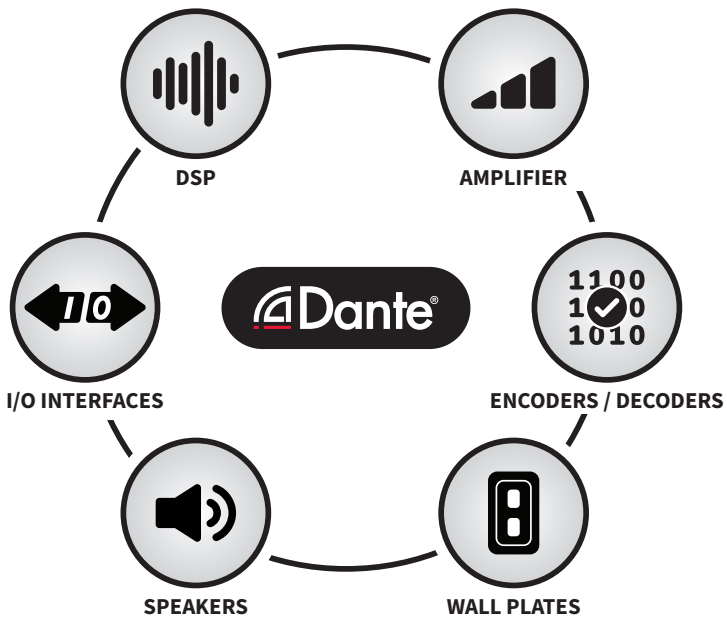

Introducing Our New Complete Dante® Audio Line.

A comprehensive collection designed to revolutionize your audio production experience.

The MuxLab Dante Audio Eco-System

Proud to offer an advancement in our audio transmission technologies and products. Our audio networking product offering delivers unparalleled audio quality and flexibility to professionals in the Pro AV market.

Complete Dante Eco-system

All the necessary devices to provide a simple and economical solution to any need for transmission, routing, conversion and processing of audio signals.

info@muxlab.com
www.muxlab.com

Follow us:

Elevate your audio production to new heights with Dante's Eco-System products.

Dante Column Speaker PoE

60W - SKU# 500220

Designed with advanced linear sound source technology, it send the sound to the target area accurately, avoiding reflection from the ceiling and ground while increases the proportion of direct and reverberation sound to greatly improve speech clarity.

Dante Ceiling Speaker PoE

40W - SKU# 500221

High performance, full band speaker, ideal for providing background music and vocal performance and is designed with advanced linear sound source technology.

Dante 4-Channel Audio DSP