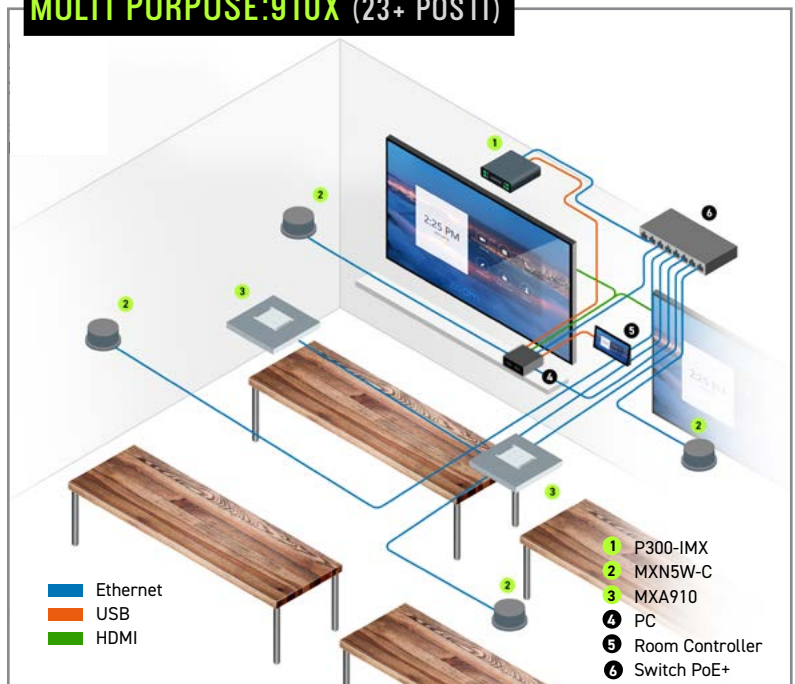

ECOSYSTEM PRODUCT BUNDLE

SMALL:310P (6 O MENO POSTI)

MEDIUM:714M (7-12 POSTI)

LARGE:910P (13-22 POSTI)

MULTI PURPOSE:910X (23+ POSTI)

VISITA [SHURE.COM/ECOSYSTEM](https://www.shure.com/ecosystem) PER SAPERNE DI PIU'

BUNDLE PRODOTTI PER CONFERENZE

CORE BUNDLE SKUS

NOME BUNDLE	DESCRIZIONE BUNDLE
ROOM KIT 310M	Ecosystem Bundle including (1) MXA310, (1) IMX-RM8-SUB3, (1) MXN5W-C + Tile Bridge
ROOM KIT 310P*	Ecosystem Bundle including (1) MXA310, (1) P300-IMX, (1) MXN5W-C + Tile Bridge
ROOM KIT 310L	Ecosystem Bundle including (2) MXA310, (1) IMX-RM8-SUB5, (2) MXN5W-C + Tile Bridge
ROOM KIT 310X*	Ecosystem Bundle including (2) MXA310, (1) P300-IMX, (2) MXN5W-C + Tile Bridge
ROOM KIT 712M	Ecosystem Bundle including (1) MXA710-2FT, (1) IMX-RM8-SUB5, (2) MXN5W-C + Tile Bridge
ROOM KIT 712P	Ecosystem Bundle including (1) MXA710-2FT, (1) P300-IMX, (2) MXN5W-C + Tile Bridge
ROOM KIT 712L	Ecosystem Bundle including (2) MXA710-2FT, (1) IMX-RM8-SUB5, (4) MXN5W-C + Tile Bridge
ROOM KIT 712X	Ecosystem Bundle including (2) MXA710-2FT, (1) P300-IMX, (4) MXN5W-C + Tile Bridge
ROOM KIT 714M	Ecosystem Bundle including (1) MXA710-4FT, (1) IMX-RM8-SUB5, (4) MXN5W-C + Tile Bridge
ROOM KIT 714P	Ecosystem Bundle including (1) MXA710-4FT, (1) P300-IMX, (4) MXN5W-C + Tile Bridge
ROOM KIT 910M	Ecosystem Bundle including (1) MXA910-60CM, (1) IMX-RM8-SUB5, (2) MXN5W-C + Tile Bridge
ROOM KIT 910P*	Ecosystem Bundle including (1) MXA910-60CM, (1) P300-IMX, (2) MXN5W-C + Tile Bridge
ROOM KIT 910Q*	Ecosystem Bundle including (1) MXA910-60CM, (1) P300-IMX, (4) MXN5W-C + Tile Bridge
ROOM KIT 910X*	Ecosystem Bundle including (2) MXA910-60CM, (1) P300-IMX, (4) MXN5W-C + Tile Bridge
ROOM KIT 910D*	Ecosystem Bundle including (2) MXA910-60CM, (1) IMX-RM16-SUB5, (4) MXN5W-C + Tile Bridge
ROOM KIT 910L	Ecosystem Bundle including (1) MXA910-60CM, (1) IMX-RM8-SUB5, (4) MXN5W-C + Tile Bridge