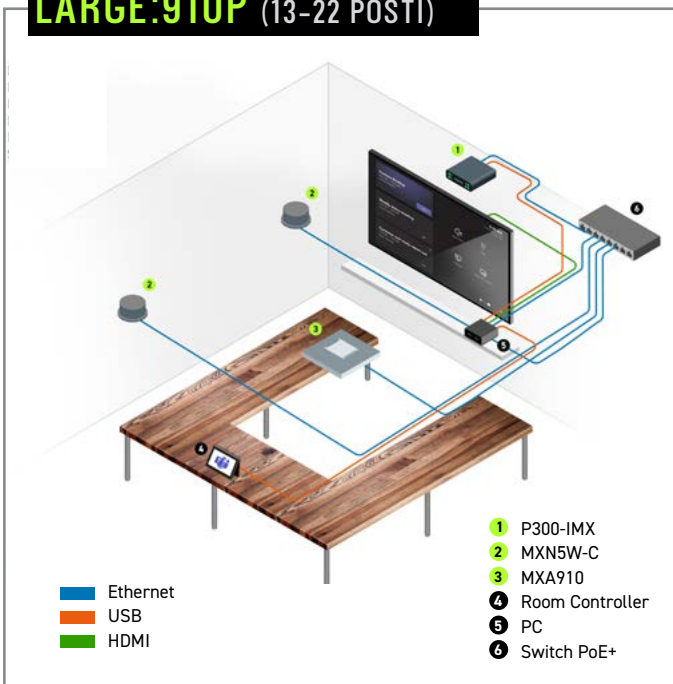

ECOSYSTEM PRODUCT BUNDLE

SMALL:310P (6 O MENO POSTI)

MEDIUM:714M (7-12 POSTI)

LARGE:910P (13-22 POSTI)

MULTI PURPOSE:910X (23+ POSTI)

VISITA [SHURE.COM/ECOSYSTEM](https://www.shure.com/ecosystem) PER SAPERNE DI PIU'

BUNDLE PRODOTTI PER CONFERENZE

CORE BUNDLE SKUS

NOME BUNDLE	DESCRIZIONE BUNDLE
ROOM KIT 310M	Ecosystem Bundle including (1) MXA310, (1) IMX-RM8-SUB3, (1) MXN5W-C + Tile Bridge
ROOM KIT 310P*	Ecosystem Bundle including (1) MXA310, (1) P300-IMX, (1) MXN5W-C + Tile Bridge
ROOM KIT 310L	Ecosystem Bundle including (2) MXA310, (1) IMX-RM8-SUB5, (2) MXN5W-C + Tile Bridge
ROOM KIT 310X*	Ecosystem Bundle including (2) MXA310, (1) P300-IMX, (2) MXN5W-C + Tile Bridge
ROOM KIT 712M	Ecosystem Bundle including (1) MXA710-2FT, (1) IMX-RM8-SUB5, (2) MXN5W-C + Tile Bridge
ROOM KIT 712P	Ecosystem Bundle including (1) MXA710-2FT, (1) P300-IMX, (2) MXN5W-C + Tile Bridge
ROOM KIT 712L	Ecosystem Bundle including (2) MXA710-2FT, (1) IMX-RM8-SUB5, (4) MXN5W-C + Tile Bridge
ROOM KIT 712X	Ecosystem Bundle including (2) MXA710-2FT, (1) P300-IMX, (4) MXN5W-C + Tile Bridge
ROOM KIT 714M	Ecosystem Bundle including (1) MXA710-4FT, (1) IMX-RM8-SUB5, (4) MXN5W-C + Tile Bridge
ROOM KIT 714P	Ecosystem Bundle including (1) MXA710-4FT, (1) P300-IMX, (4) MXN5W-C + Tile Bridge
ROOM KIT 910M	Ecosystem Bundle including (1) MXA910-60CM, (1) IMX-RM8-SUB5, (2) MXN5W-C + Tile Bridge
ROOM KIT 910P*	Ecosystem Bundle including (1) MXA910-60CM, (1) P300-IMX, (2) MXN5W-C + Tile Bridge
ROOM KIT 910Q*	Ecosystem Bundle including (1) MXA910-60CM, (1) P300-IMX, (4) MXN5W-C + Tile Bridge
ROOM KIT 910X*	Ecosystem Bundle including (2) MXA910-60CM, (1) P300-IMX, (4) MXN5W-C + Tile Bridge
ROOM KIT 910D*	Ecosystem Bundle including (2) MXA910-60CM, (1) IMX-RM16-SUB5, (4) MXN5W-C + Tile Bridge
ROOM KIT 910L	Ecosystem Bundle including (1) MXA910-60CM, (1) IMX-RM8-SUB5, (4) MXN5W-C + Tile Bridge