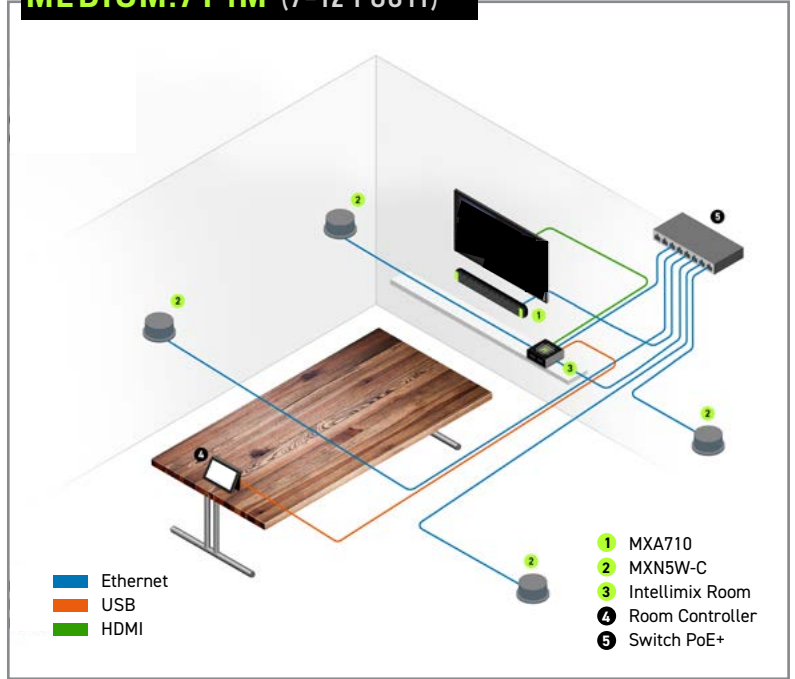

ECOSYSTEM PRODUCT BUNDLE

SMALL:310P (6 O MENO POSTI)

MEDIUM:714M (7-12 POSTI)

LARGE:910P (13-22 POSTI)

MULTI PURPOSE:910X (23+ POSTI)

VISITA [SHURE.COM/ECOSYSTEM](https://www.shure.com/ecosystem) PER SAPERNE DI PIU'

BUNDLE PRODOTTI PER CONFERENZE

CORE BUNDLE SKUS

NOME BUNDLE	DESCRIZIONE BUNDLE
ROOM KIT 310M	Ecosystem Bundle including (1) MXA310, (1) IMX-RM8-SUB3, (1) MXN5W-C + Tile Bridge
ROOM KIT 310P*	Ecosystem Bundle including (1) MXA310, (1) P300-IMX, (1) MXN5W-C + Tile Bridge
ROOM KIT 310L	Ecosystem Bundle including (2) MXA310, (1) IMX-RM8-SUB5, (2) MXN5W-C + Tile Bridge
ROOM KIT 310X*	Ecosystem Bundle including (2) MXA310, (1) P300-IMX, (2) MXN5W-C + Tile Bridge
ROOM KIT 712M	Ecosystem Bundle including (1) MXA710-2FT, (1) IMX-RM8-SUB5, (2) MXN5W-C + Tile Bridge
ROOM KIT 712P	Ecosystem Bundle including (1) MXA710-2FT, (1) P300-IMX, (2) MXN5W-C + Tile Bridge
ROOM KIT 712L	Ecosystem Bundle including (2) MXA710-2FT, (1) IMX-RM8-SUB5, (4) MXN5W-C + Tile Bridge
ROOM KIT 712X	Ecosystem Bundle including (2) MXA710-2FT, (1) P300-IMX, (4) MXN5W-C + Tile Bridge
ROOM KIT 714M	Ecosystem Bundle including (1) MXA710-4FT, (1) IMX-RM8-SUB5, (4) MXN5W-C + Tile Bridge
ROOM KIT 714P	Ecosystem Bundle including (1) MXA710-4FT, (1) P300-IMX, (4) MXN5W-C + Tile Bridge
ROOM KIT 910M	Ecosystem Bundle including (1) MXA910-60CM, (1) IMX-RM8-SUB5, (2) MXN5W-C + Tile Bridge
ROOM KIT 910P*	Ecosystem Bundle including (1) MXA910-60CM, (1) P300-IMX, (2) MXN5W-C + Tile Bridge
ROOM KIT 910Q*	Ecosystem Bundle including (1) MXA910-60CM, (1) P300-IMX, (4) MXN5W-C + Tile Bridge
ROOM KIT 910X*	Ecosystem Bundle including (2) MXA910-60CM, (1) P300-IMX, (4) MXN5W-C + Tile Bridge
ROOM KIT 910D*	Ecosystem Bundle including (2) MXA910-60CM, (1) IMX-RM16-SUB5, (4) MXN5W-C + Tile Bridge
ROOM KIT 910L	Ecosystem Bundle including (1) MXA910-60CM, (1) IMX-RM8-SUB5, (4) MXN5W-C + Tile Bridge