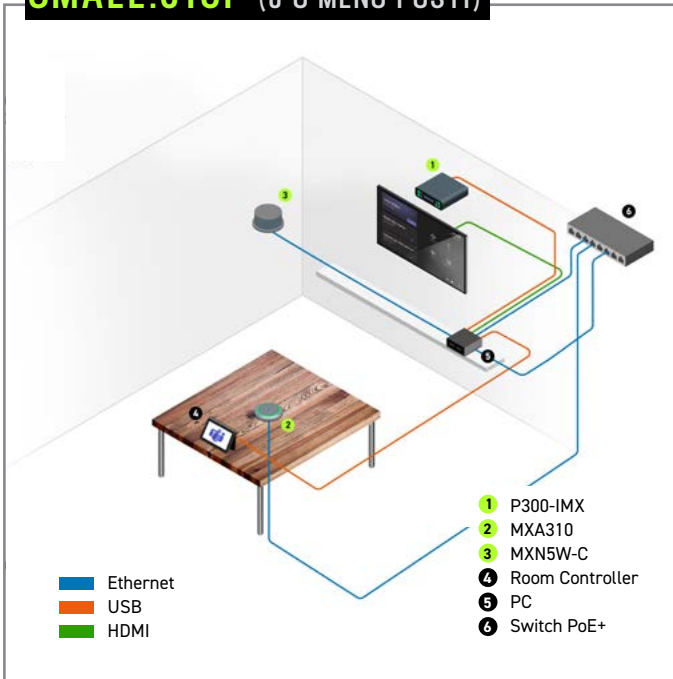

ECOSYSTEM PRODUCT BUNDLE

SMALL:310P (6 O MENO POSTI)

MEDIUM:714M (7-12 POSTI)

LARGE:910P (13-22 POSTI)

MULTI PURPOSE:910X (23+ POSTI)

VISITA [SHURE.COM/ECOSYSTEM](https://www.shure.com/ecosystem) PER SAPERNE DI PIU'

BUNDLE PRODOTTI PER CONFERENZE

CORE BUNDLE SKUS

NOME BUNDLE	DESCRIZIONE BUNDLE
ROOM KIT 310M	Ecosystem Bundle including (1) MXA310, (1) IMX-RM8-SUB3, (1) MXN5W-C + Tile Bridge
ROOM KIT 310P*	Ecosystem Bundle including (1) MXA310, (1) P300-IMX, (1) MXN5W-C + Tile Bridge
ROOM KIT 310L	Ecosystem Bundle including (2) MXA310, (1) IMX-RM8-SUB5, (2) MXN5W-C + Tile Bridge
ROOM KIT 310X*	Ecosystem Bundle including (2) MXA310, (1) P300-IMX, (2) MXN5W-C + Tile Bridge
ROOM KIT 712M	Ecosystem Bundle including (1) MXA710-2FT, (1) IMX-RM8-SUB5, (2) MXN5W-C + Tile Bridge
ROOM KIT 712P	Ecosystem Bundle including (1) MXA710-2FT, (1) P300-IMX, (2) MXN5W-C + Tile Bridge
ROOM KIT 712L	Ecosystem Bundle including (2) MXA710-2FT, (1) IMX-RM8-SUB5, (4) MXN5W-C + Tile Bridge
ROOM KIT 712X	Ecosystem Bundle including (2) MXA710-2FT, (1) P300-IMX, (4) MXN5W-C + Tile Bridge
ROOM KIT 714M	Ecosystem Bundle including (1) MXA710-4FT, (1) IMX-RM8-SUB5, (4) MXN5W-C + Tile Bridge
ROOM KIT 714P	Ecosystem Bundle including (1) MXA710-4FT, (1) P300-IMX, (4) MXN5W-C + Tile Bridge
ROOM KIT 910M	Ecosystem Bundle including (1) MXA910-60CM, (1) IMX-RM8-SUB5, (2) MXN5W-C + Tile Bridge
ROOM KIT 910P*	Ecosystem Bundle including (1) MXA910-60CM, (1) P300-IMX, (2) MXN5W-C + Tile Bridge
ROOM KIT 910Q*	Ecosystem Bundle including (1) MXA910-60CM, (1) P300-IMX, (4) MXN5W-C + Tile Bridge
ROOM KIT 910X*	Ecosystem Bundle including (2) MXA910-60CM, (1) P300-IMX, (4) MXN5W-C + Tile Bridge
ROOM KIT 910D*	Ecosystem Bundle including (2) MXA910-60CM, (1) IMX-RM16-SUB5, (4) MXN5W-C + Tile Bridge
ROOM KIT 910L	Ecosystem Bundle including (1) MXA910-60CM, (1) IMX-RM8-SUB5, (4) MXN5W-C + Tile Bridge